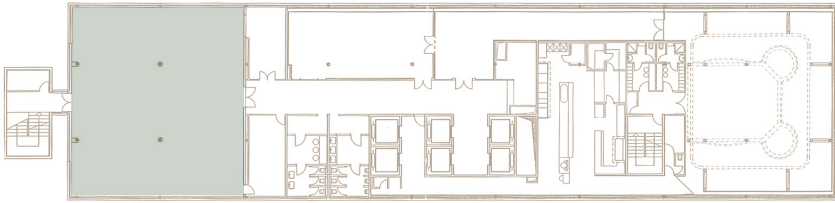

the westin zagreb

WESTIN
HOTELS & RESORTS

panorama

total area 253 m²
door h/w 1.7x2 m²
height 3 m
floor 17th

- POWER POINT (MAGIC) 16A / 380V
- ▲ TELEPHONE POINT
- TELEVISION SOCKET