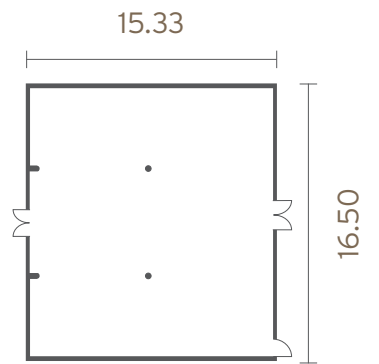

the westin zagreb

WESTIN
HOTELS & RESORTS

panorama

total area 253 m²
door h/w 1.7x2 m²
height 3 m
floor 17th

- POWER POINT (MAGIC) 16A / 380V
- ▲ TELEPHONE POINT
- TELEVISION SOCKET