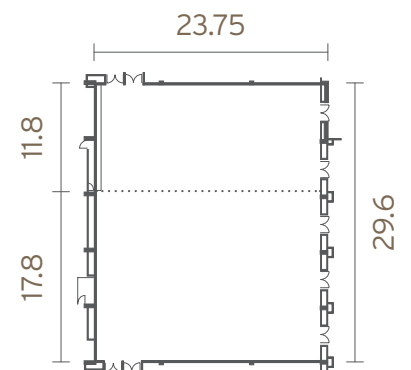

kristalna dvorana crystal ballroom

1/3 crystal ballroom 280m²
 2/3 crystal ballroom 423m²
 total area 703m²

door h/w 1.7x2m²
 height 3m
 floor G

- POWER POINT 16A / 220V

- POWER POINT (MAGIC) 16A / 380V

- POWER POINT (MAGIC) 3x125A / 380V

- POWER POINT (MAGIC) 3x63A / 380V

- TELEPHONE POINT

- TELEVISION SOCKET
