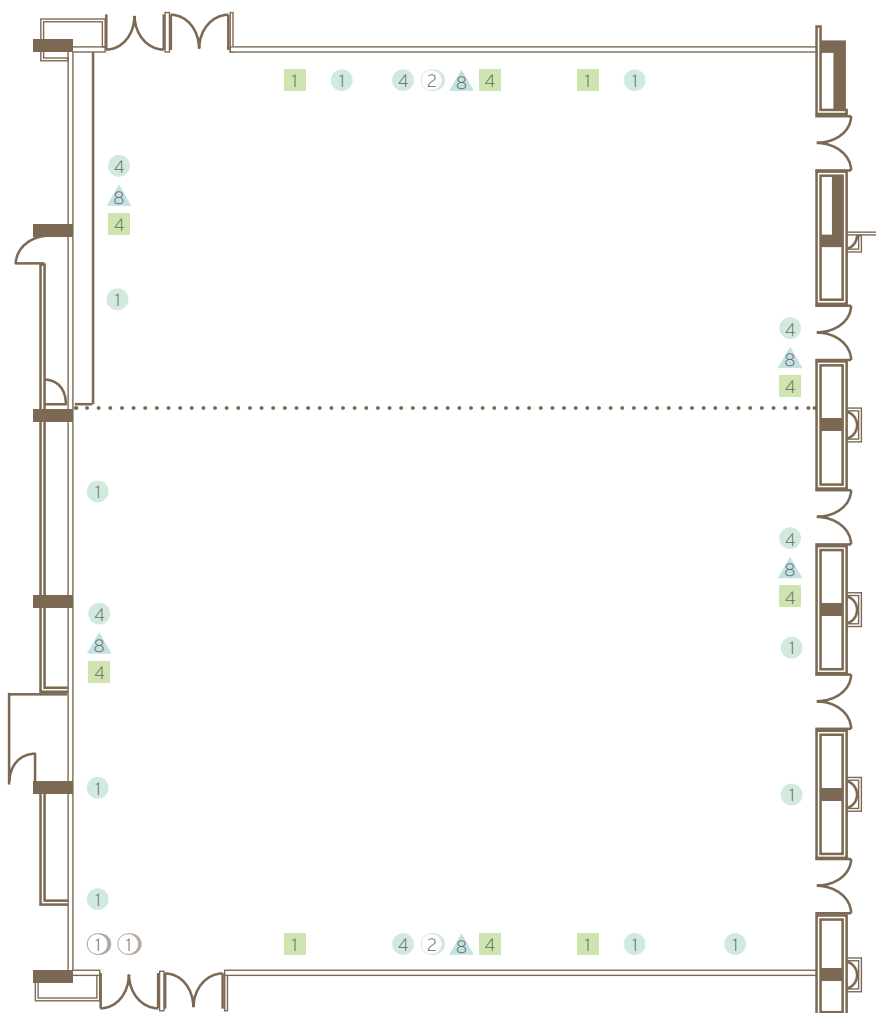

kristalna dvorana crystal ballroom

1/3 crystal ballroom 280m²
 2/3 crystal ballroom 423m²
 total area 703m²

door h/w 1.7x2m²
 height 3m
 floor G

- POWER POINT 16A / 220V

- POWER POINT (MAGIC) 16A / 380V

- POWER POINT (MAGIC) 3x125A / 380V

- POWER POINT (MAGIC) 3x63A / 380V

- TELEPHONE POINT

- TELEVISION SOCKET
